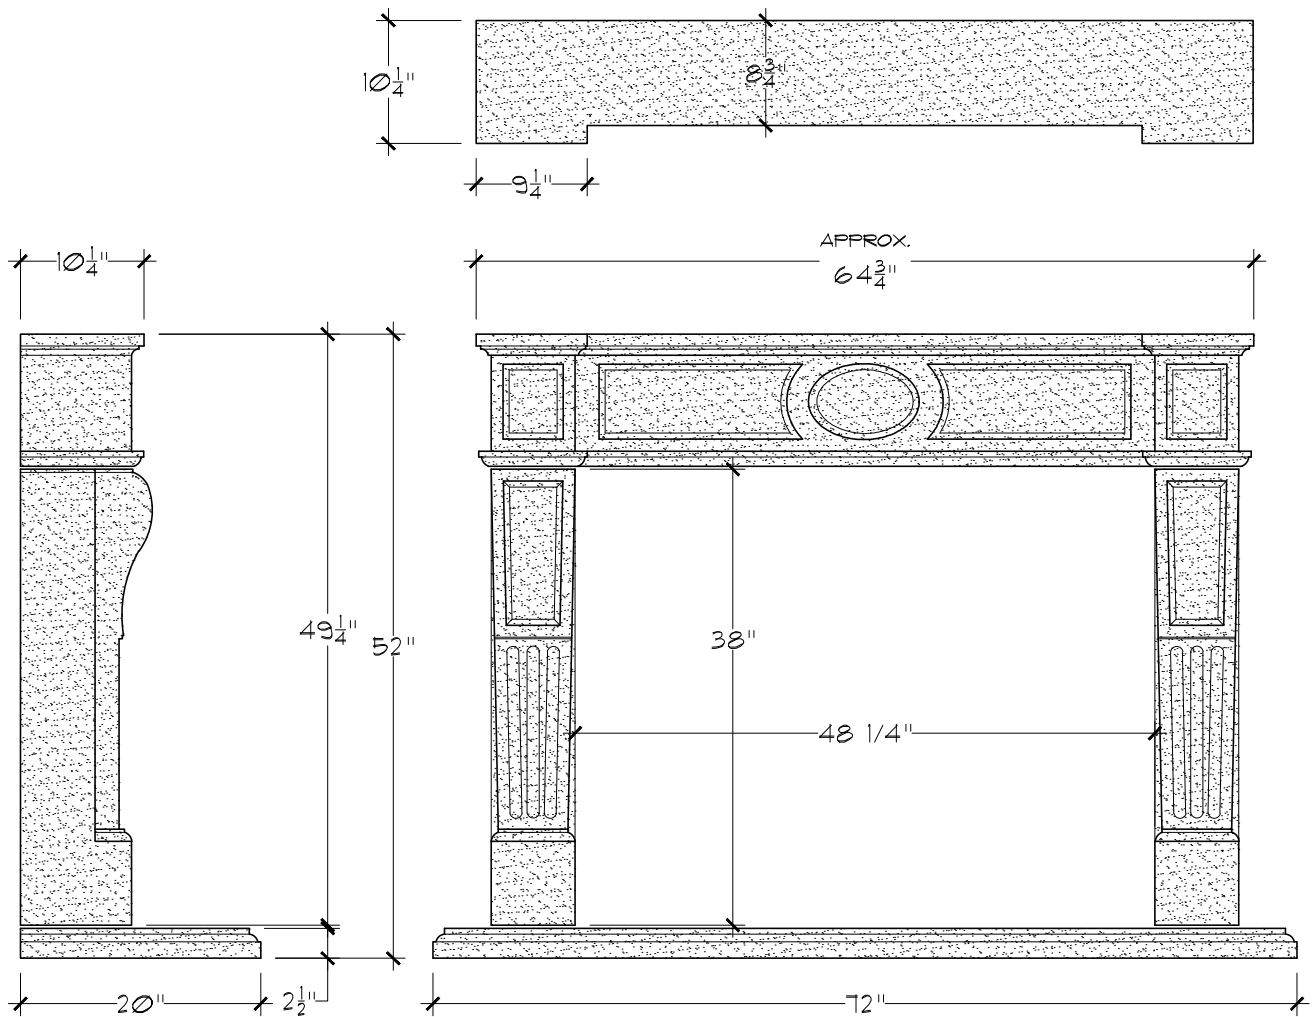

STUDIO DESIGN

Works

Classic Architectural Cast Stone

230 E. DYER RD. STE. 'F'-SANTA ANA-CA-92707

PH: 714-862-1244 www.studiodesignworks.com

Winfield

FM 730-48

Standard Dimensions

Scale: 3/4" = 1'-0"

- * Overall Dimensions: 64 3/4"W - 52"H - 10 1/4"D
- * Inside Dimensions: 48 1/4"W - 38"H
- * Standard Hearth: 72"W - 2 1/2"H - 20"D
- * Adjustable height

DUE TO THE NATURE OF THE PRODUCT ALL DIMENSIONS ARE APPROXIMATE AND SUBJECT TO CHANGE WITHOUT NOTICE. COPYRIGHT © STUDIO DESIGN WORKS 2015