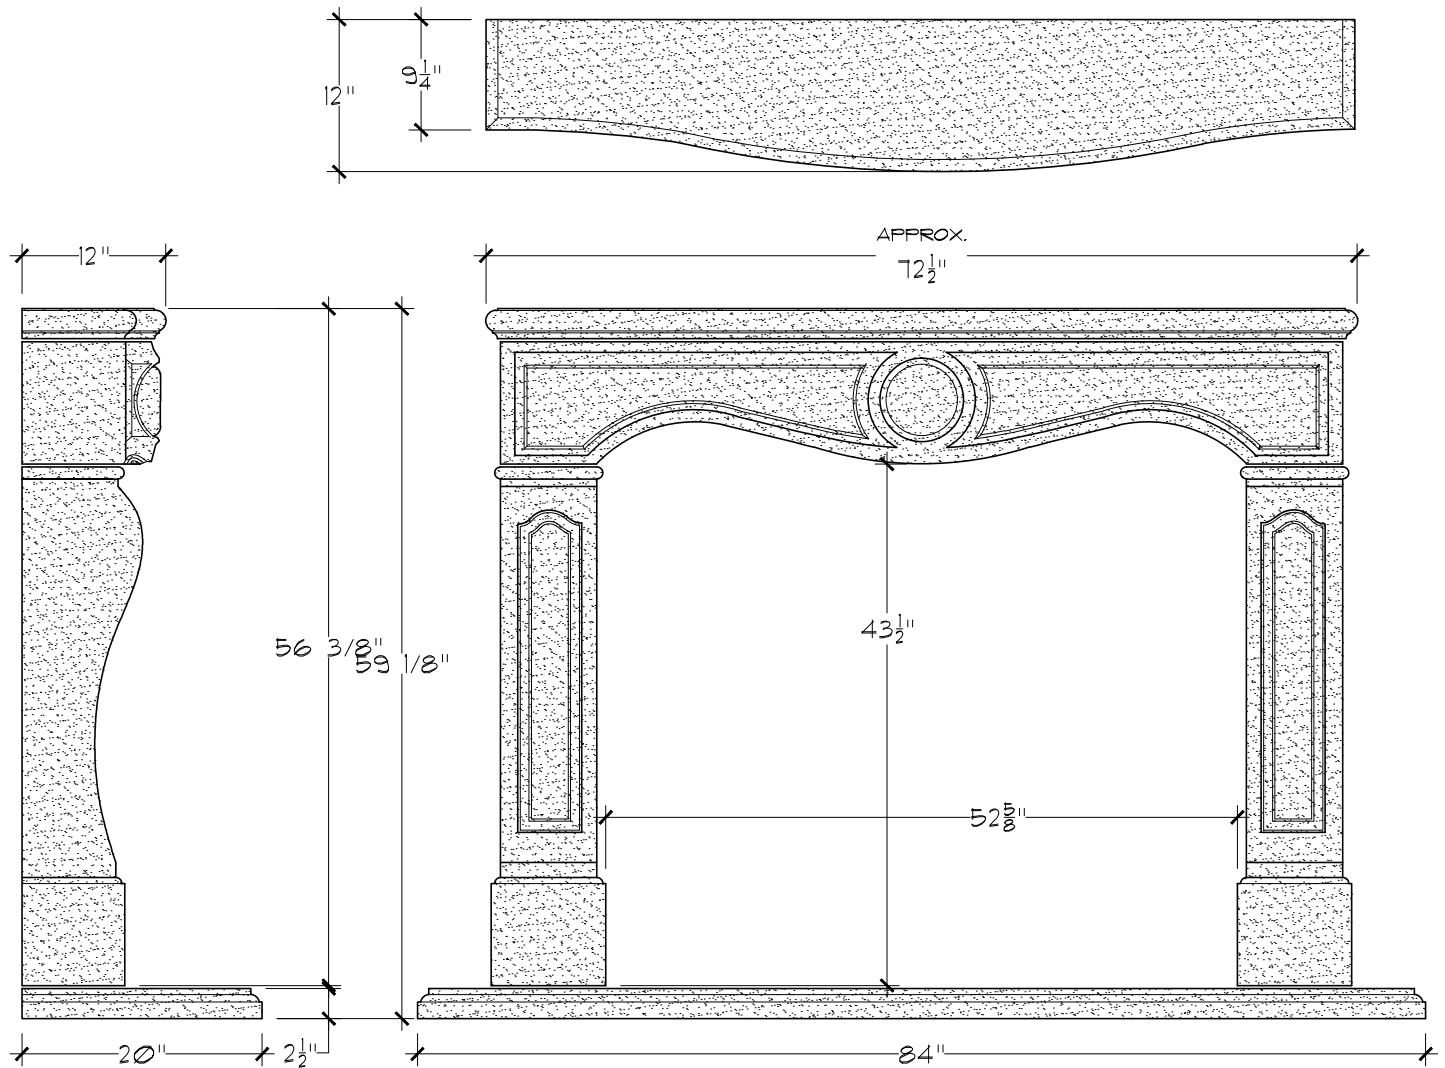

STUDIO DESIGN

Works

Classic Architectural Cast Stone

230 E. DYER RD. STE. 'F'-SANTA ANA-CA-92707

PH: 714-862-1244 www.studiodesignworks.com

Verona

FM 650-52

Standard Dimensions

Scale: 3/4" = 1'-0"

- * Overall Dimensions: 86"W - 70"H - 20"D
- * Inside Dimensions: 56"W - 50"H
- * Standard Hearth: 96"W - 2 1/2"H - 20"D
- * Adjustable height

DUE TO THE NATURE OF THE PRODUCT ALL DIMENSIONS ARE APPROXIMATE AND SUBJECT TO CHANGE WITHOUT NOTICE. COPYRIGHT © STUDIO DESIGN WORKS 2015