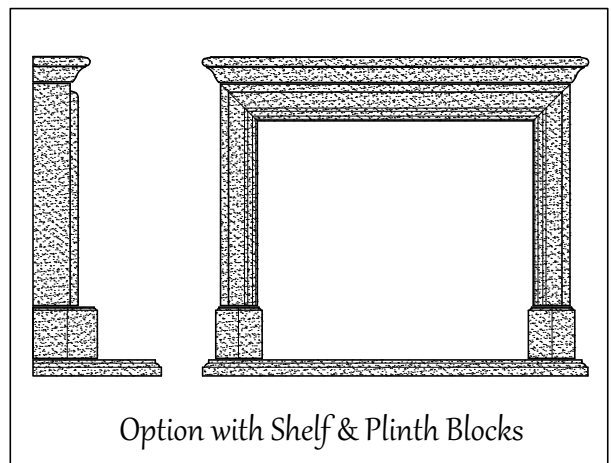

Standard Dimensions

Scale: 3/4" = 1'-0"

- * Overall Dimensions: 54 1/2"W - 42 7/8"H - 7"D
- * Inside Dimensions: 43"W - 37"H
- * Standard Hearth: 60"W - 2 1/2"H - 20"D
- * Options: Add mantel shelf & plinth blocks
- * Adjustable width w/ grout joints
- * Adjustable height

Option with Shelf & Plinth Blocks