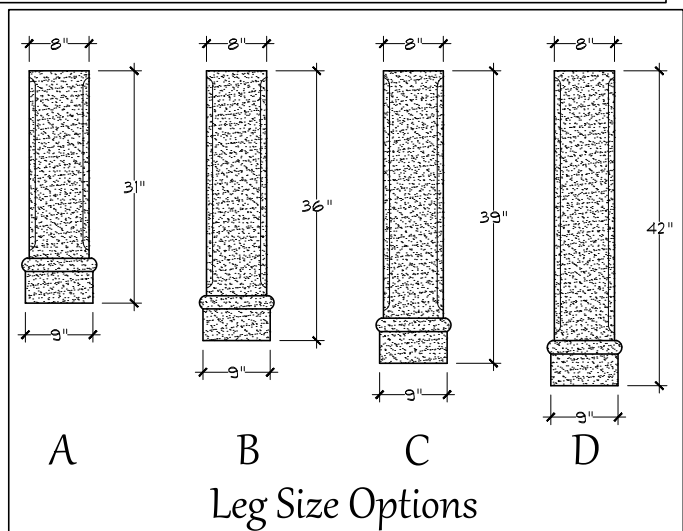

STUDIO DESIGN Works

Classic Architectural Cast Stone

230 E. DYER RD. STE. 'F'-SANTA ANA-CA-92707
 PH: 714-662-1244 www.studiodesignworks.com

Tuscany

FM 325-40

Option: Decorative Band

Leg Size Options

Standard Dimensions

SCALE: $\frac{3}{4}'' = 1'-0''$

- * Mantel Dimensions: 91"W - 55 1/2"H - 8 1/2"D
- * Inside Dimensions: 67"W - 43 1/2"H
- * Standard Hearth: 96"W - 2 1/2"H - 20"D
- * Optional: Floral shelf option available
- * Adjustable width w/ grout joints
- * Adjustable height

DUE TO THE NATURE OF THE PRODUCT ALL DIMENSIONS ARE APPROXIMATE AND SUBJECT TO CHANGE WITHOUT NOTICE. COPYRIGHT © STUDIO DESIGN WORKS 2015