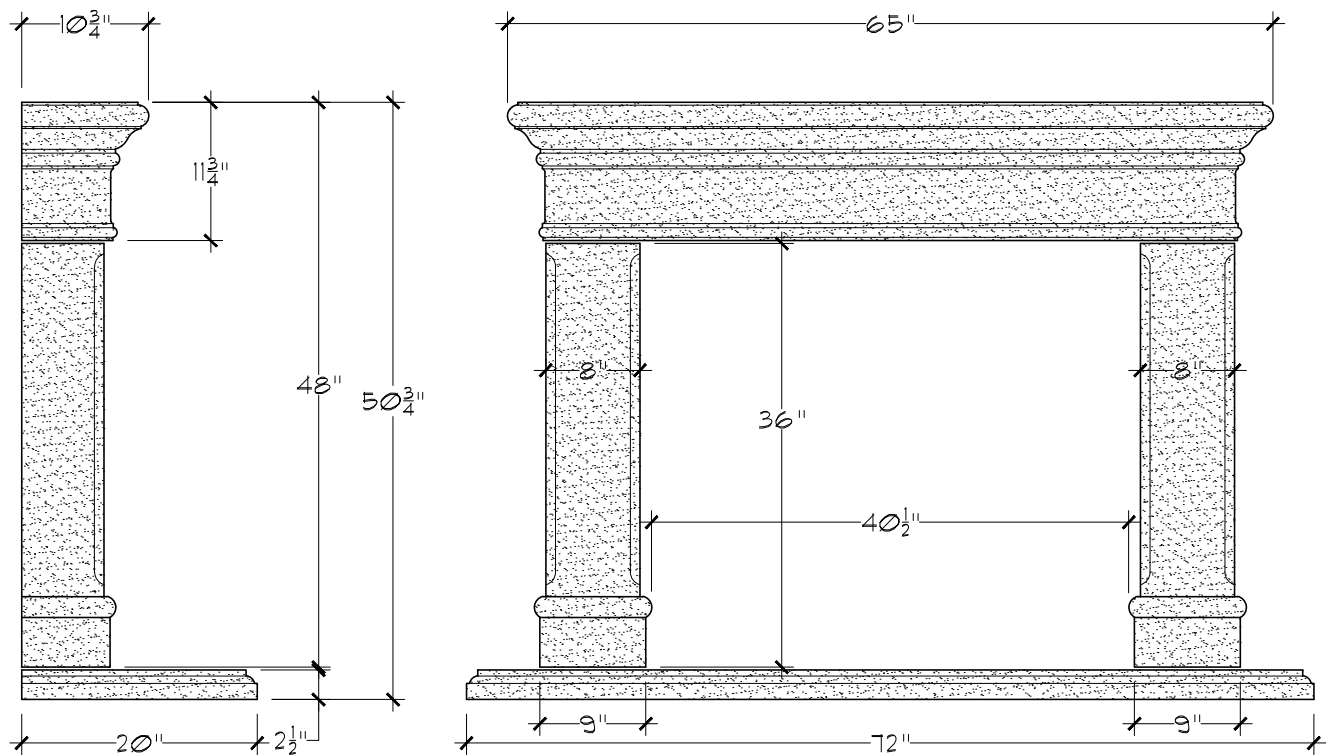

STUDIO DESIGN Works

Classic Architectural Cast Stone

230 E. DYER RD. STE. 'F'-SANTA ANA-CA-92707
 PH: 714-662-1244 www.studiodesignworks.com

Tuscany

FM 325-40

Option: Decorative Band

Leg Size Options

Standard Dimensions

SCALE: $\frac{3}{4}'' = 1'-0''$

- * Mantel Dimensions: 91"W - 55 1/2"H - 8 1/2"D
- * Inside Dimensions: 67"W - 43 1/2"H
- * Standard Hearth: 96"W - 2 1/2"H - 20"D
- * Optional: Floral shelf option available
- * Adjustable width w/ grout joints
- * Adjustable height