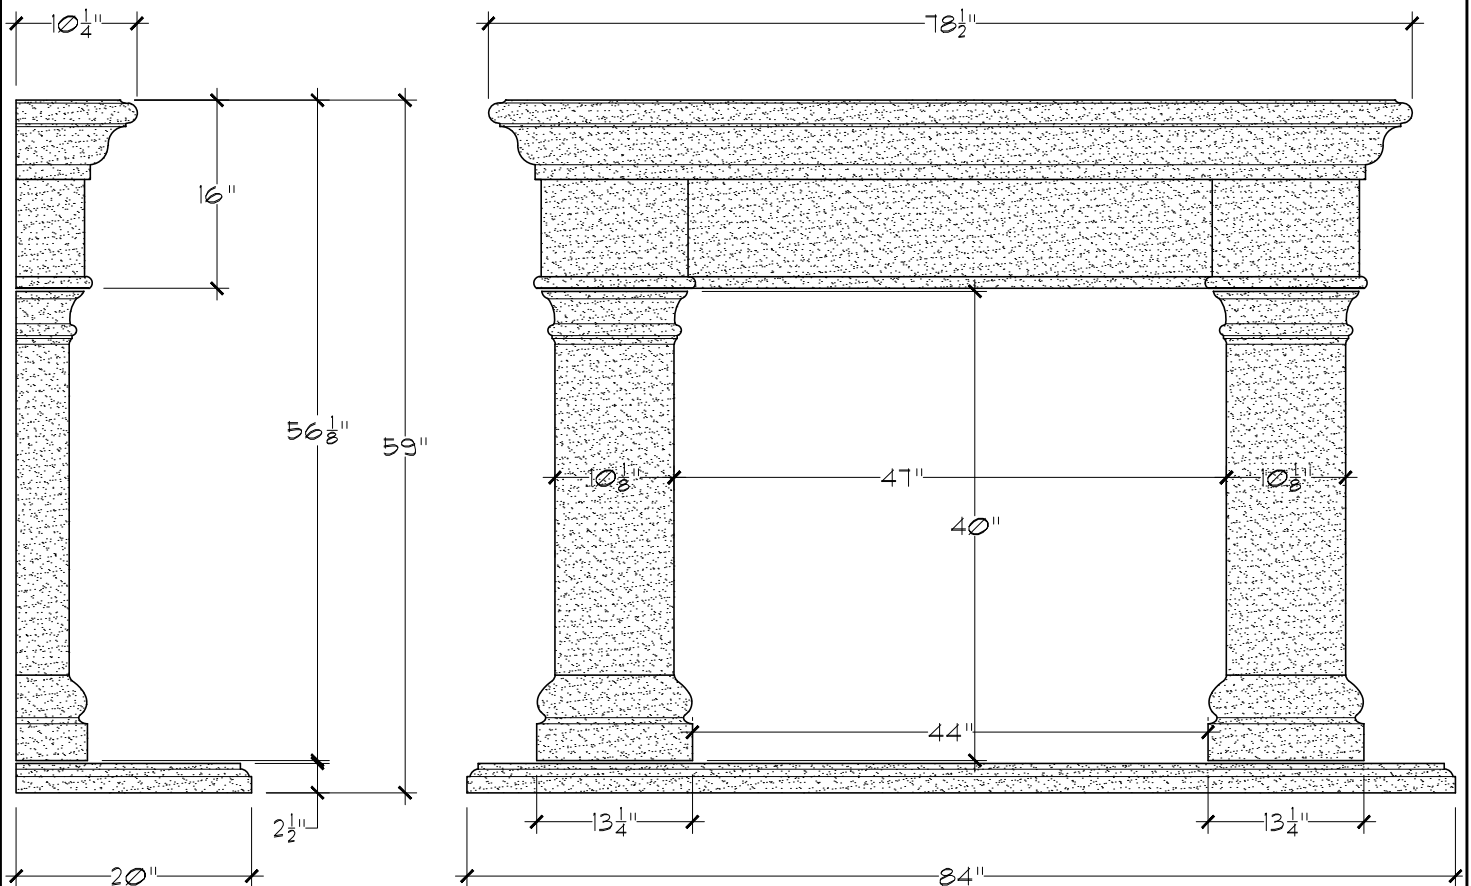

STUDIO DESIGN Works

Classic Architectural Cast Stone

230 E. DYER RD. STE. 'F'-SANTA ANA-CA-92707
PH: 714-882-1244 www.studiodesignworks.com

Tunis
FM 460-44

Standard Dimensions

SCALE: $\frac{3}{4}'' = 1'-0''$

- * Mantel Dimensions: 78 1/2"W - 56 1/8"H - 10 1/4"D
- * Inside Dimensions: 47"W - 40"H
- * Standard Hearth: 84"W - 2 1/2"H - 20"D
- * Adjustable width w/ grout joints
- * Adjustable height

DUE TO THE NATURE OF THE PRODUCT ALL DIMENSIONS ARE APPROXIMATE AND SUBJECT TO CHANGE WITHOUT NOTICE. COPYRIGHT © STUDIO DESIGN WORKS 2015