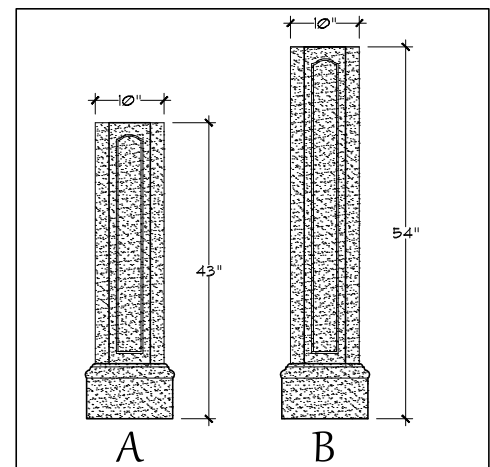

# Jefferson

FM 750-45

Shelf 'B' - Adjustable up to 90" max.

### Standard Dimensions (as shown)

Scale: 3/4" = 1'-0"

- \* Overall Dimensions: 72 1/4"W - 58"H - 13"D
- \* Inside Dimensions: 48"W - 43"H
- \* Standard Hearth: 96"W - 2 1/2"H - 20"D
- \* Optional: Smaller shelf available
- \* Two leg height options available
- \* Height adjustable
- \* Width adjustable w/ grout joints