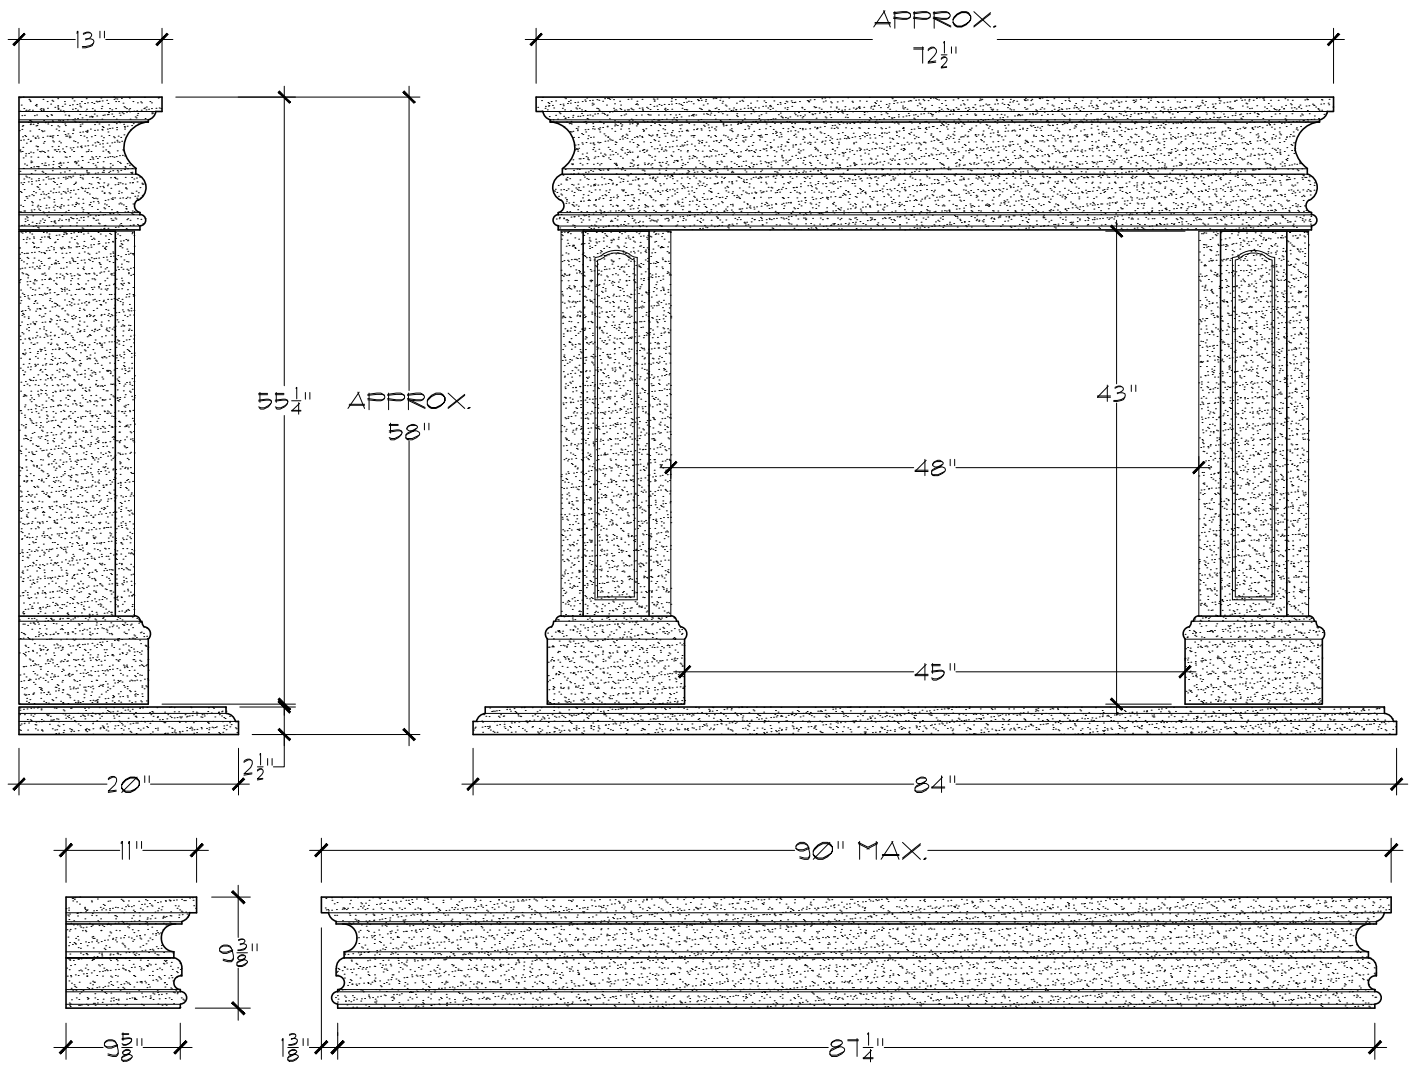

# Jefferson

FM 750-45

Shelf 'B' - Adjustable up to 90" max.

### Standard Dimensions (as shown)

Scale: 3/4" = 1'-0"

- \* Overall Dimensions: 72 1/4"W - 58"H - 13"D
- \* Inside Dimensions: 48"W - 43"H
- \* Standard Hearth: 96"W - 2 1/2"H - 20"D
- \* Optional: Smaller shelf available
- \* Two leg height options available
- \* Height adjustable
- \* Width adjustable w/ grout joints