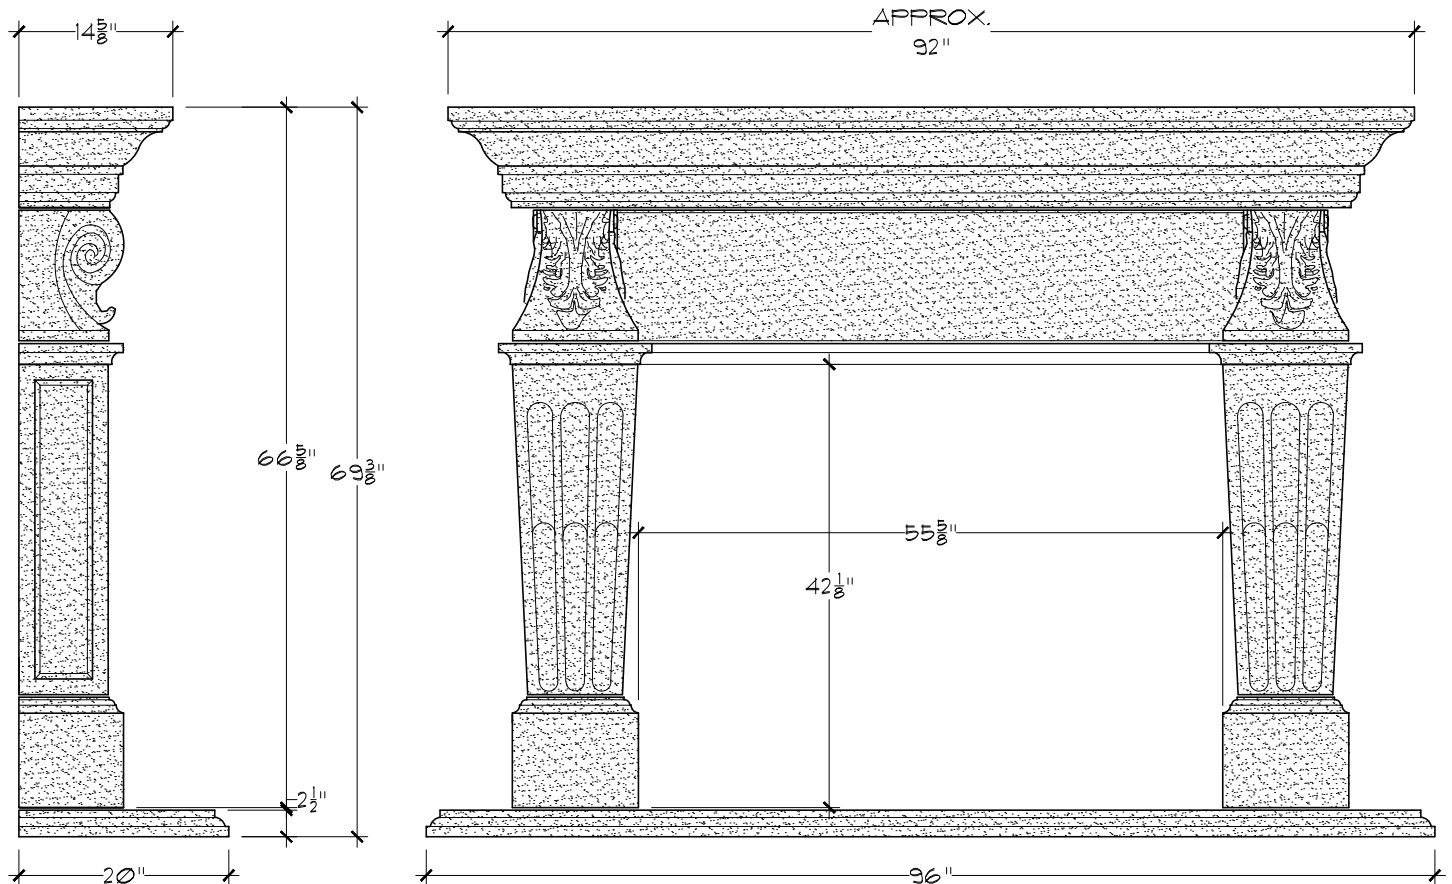

STUDIO DESIGN Works

Classic Architectural Cast Stone

230 E. DYER RD. STE. 'F'-SANTA ANA-CA-92707
PH: 714-882-1244 www.studiodesignworks.com

Chantrelle

FM 1775-56

Standard Dimensions

Scale: $\frac{3}{4}" = 1'-0"$

- * Overall Dimensions: 92"W - 69 $\frac{3}{8}$ "H - 14 $\frac{5}{8}$ "D
- * Inside Dimensions: 56"W - 50"H
- * Standard Hearth: 96"W - 2 $\frac{1}{2}$ "H - 20"D
- * Adjustable height

DUE TO THE NATURE OF THE PRODUCT ALL DIMENSIONS ARE APPROXIMATE AND SUBJECT TO CHANGE WITHOUT NOTICE. COPYRIGHT © STUDIO DESIGN WORKS 2015